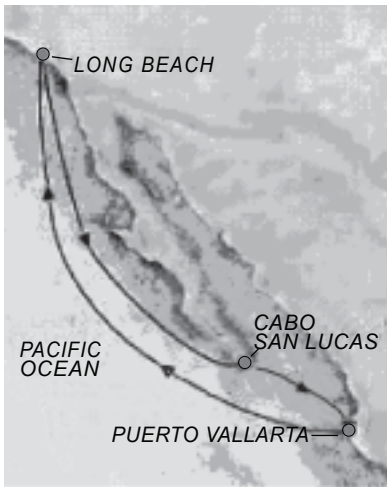

* Government taxes and fuel surcharge of \$56.20 |person additional

*Enjoy a Dance Event at Sea - Cabin Prices include all Dances,
Workshops, and Group Activities on board !*

For Complete Travel Info & Reservations Call: 1-866-DANCEFUN (1-866-326-2338) or (405) 282-8989

Carnival Splendor 7-Day Mexican Riviera Itinerary

Day	Port of Call	Arrival Time	Departure Time
Sunday	Long Beach, CA.		4:30 PM
Monday	Fun Day at Sea		
Tuesday	Cabo San Lucas	9:30 AM	6:00 PM
Wednesday	Cabo San Lucas	7:00 AM	4:00 PM
Thursday	Puerto Vallarta	9:00 AM	9:00 PM
Friday	Fun Day at Sea		
Saturday	Fun Day at Sea		
Sunday	Long Beach, CA.	9:00 AM	